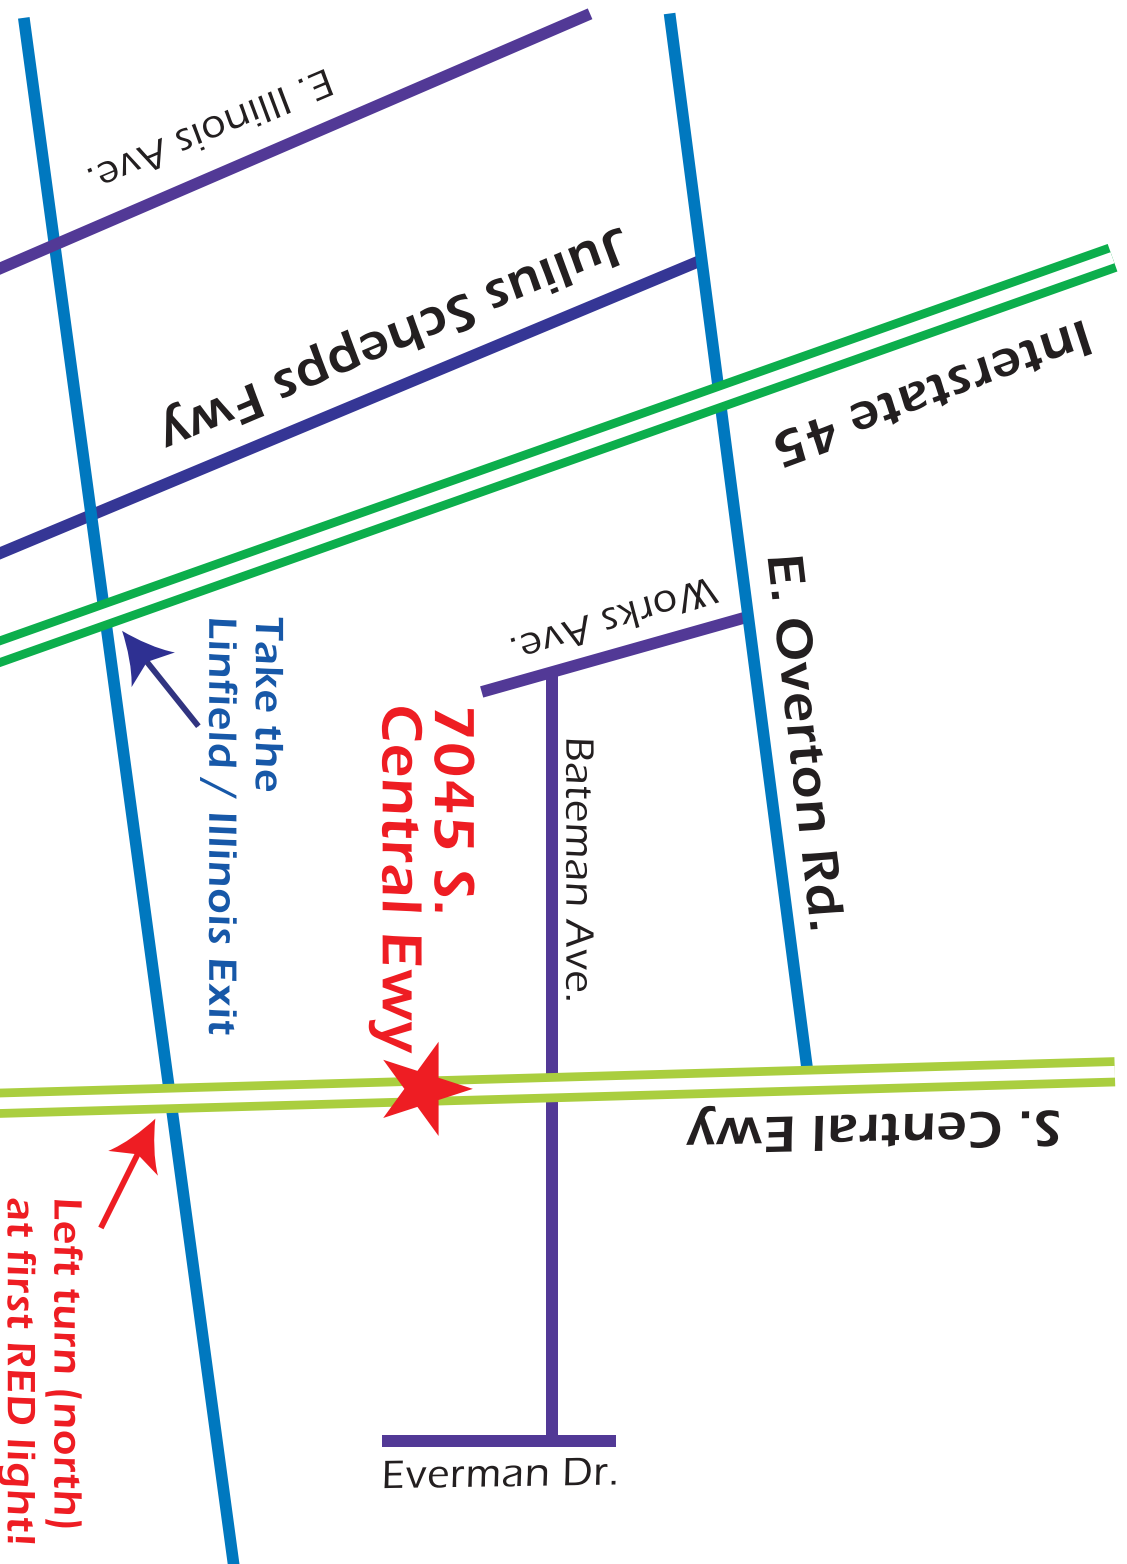

United Tows, LLC
7054 South Central Expressway
Dallas, TX 75216

Phone: (214) 309-9100

Interstate 45

E. Overton Rd.

Julius Schepps Fwy

E. Illinois Ave.

Works Ave.

Bateman Ave.

S. Central Ewy

Everman Dr.

7045 S. Central Ewy

Take the
Linfield / Illinois Exit

Left turn (north)
at first RED light!